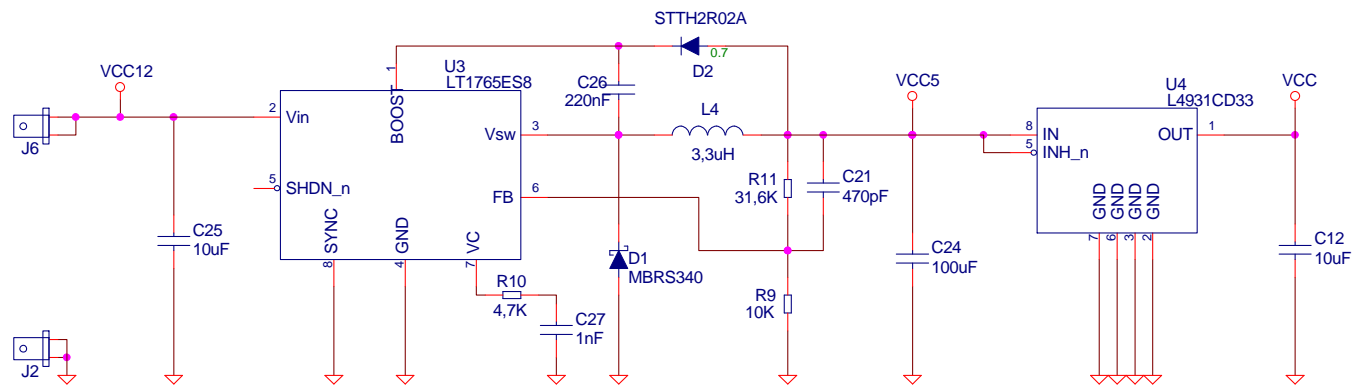

© TELECOM ParisTech / COMELEC 46 rue Barrault 75634 Paris Cedex 13 France		
BLDC_Driver		
Size A	Processeur	Rev 1.0
Modification Date:	11/09/2012 at 03:01:53	Sheet: 01 / 03

© TELECOM ParisTech / COMELEC 46 rue Barrault 75634 Paris Cedex 13 France		
BLDC_Driver		
Size A	Triple half H-bridge	Rev 1.0
Modification Date: 11/09/2012 at 03:02:36		Sheet: 02 / 03

© TELECOM ParisTech / COMELEC
 46 rue Barrault
 75634 Paris Cedex 13
 France

BLDC_Driver

Size A	Power supply	Rev 1.0
Modification Date: 11/09/2012 at 03:02:36		Sheet: 03 / 03