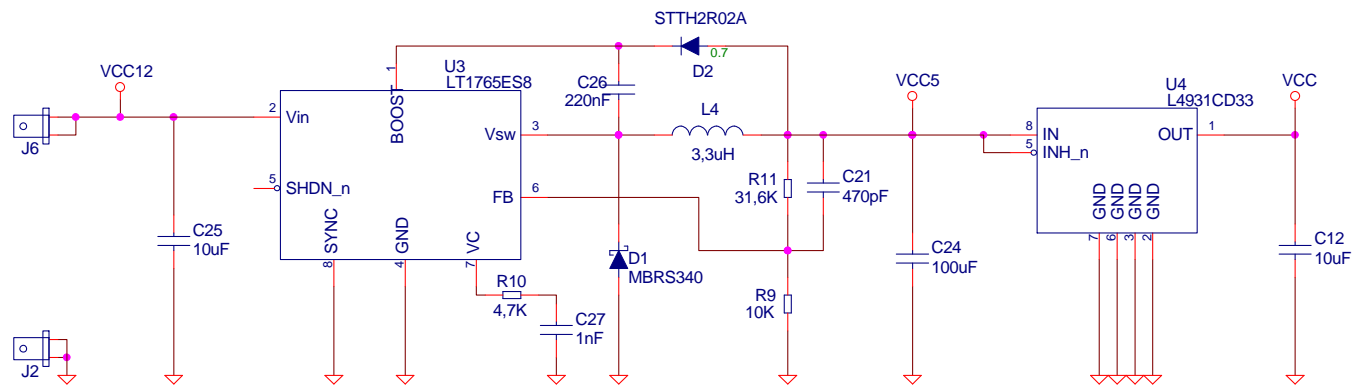

© TELECOM ParisTech / COMELEC
 46 rue Barrault
 75634 Paris Cedex 13
 France

BLDC_Driver

Size A	Processeur	Rev 1.0
Modification Date: 11/09/2012 at 03:01:53	Sheet: 01 / 03	

© TELECOM ParisTech / COMELEC 46 rue Barrault 75634 Paris Cedex 13 France		
BLDC_Driver		
Size A	Triple half H-bridge	Rev 1.0
Modification Date: 11/09/2012 at 03:02:36		Sheet: 02 / 03

© TELECOM ParisTech / COMELEC
 46 rue Barrault
 75634 Paris Cedex 13
 France

BLDC_Driver

Size A	Power supply	Rev 1.0
Modification Date: 11/09/2012 at 03:02:36		Sheet: 03 / 03