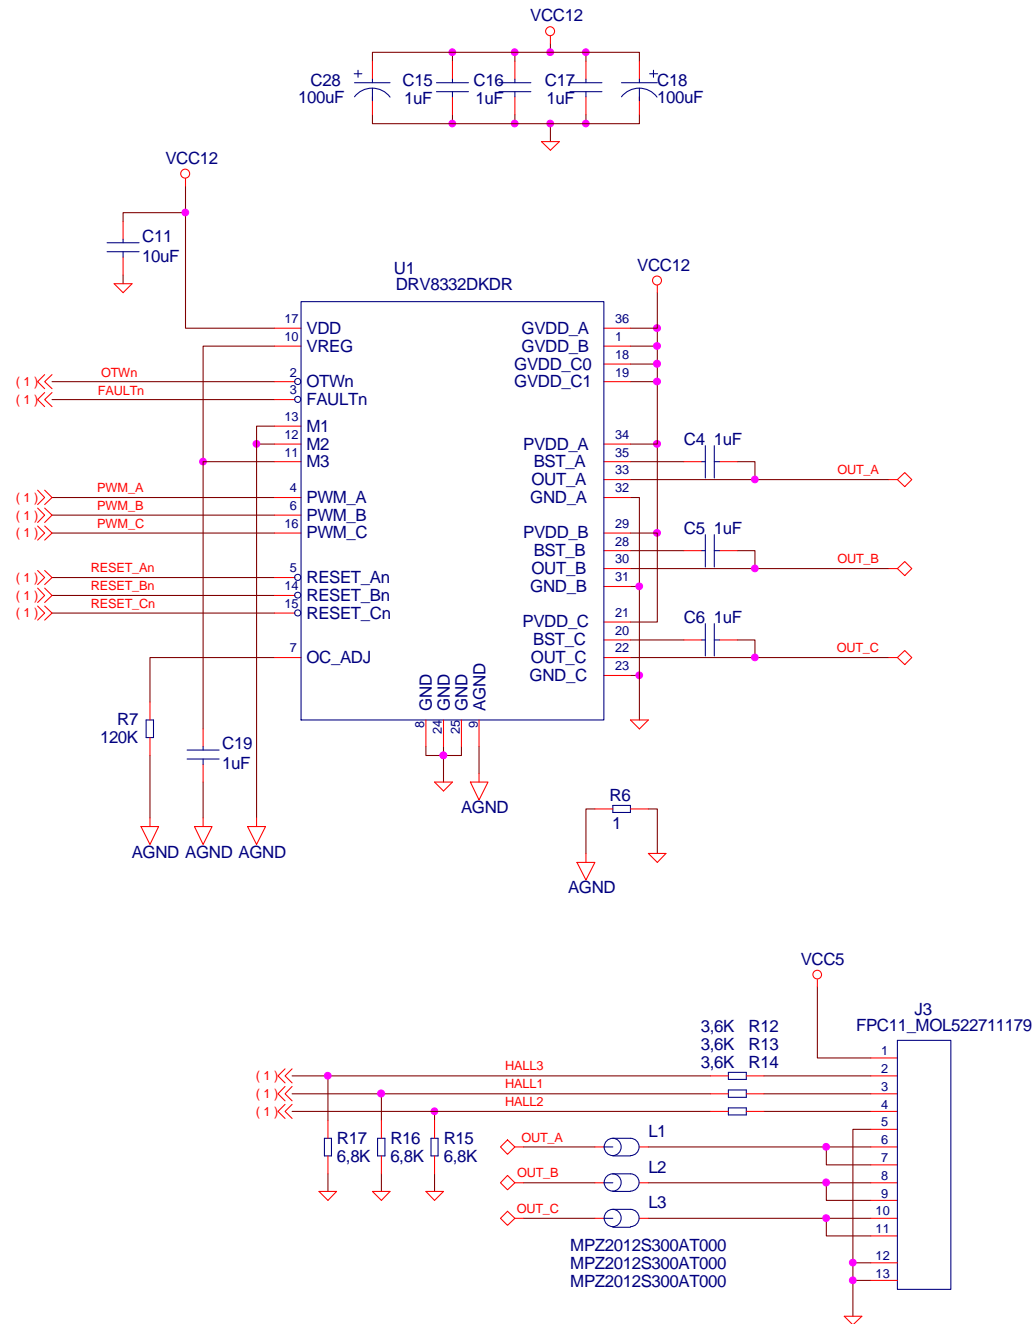

© TELECOM ParisTech / COMELEC 46 rue Barrault 75634 Paris Cedex 13 France		
BLDC_Driver		
Size A	Processeur	Rev 1.0
Modification Date:	11/09/2012 at 03:01:53	Sheet: 01 / 03

© TELECOM ParisTech / COMELEC 46 rue Barrault 75634 Paris Cedex 13 France		
BLDC_Driver		
Size A	Triple half H-bridge	Rev 1.0
Modification Date: 11/09/2012 at 03:02:36		Sheet: 02 / 03

© TELECOM ParisTech / COMELEC
 46 rue Barrault
 75634 Paris Cedex 13
 France

BLDC_Driver

Size A	Power supply	Rev 1.0
Modification Date: 11/09/2012 at 03:02:36		Sheet: 03 / 03