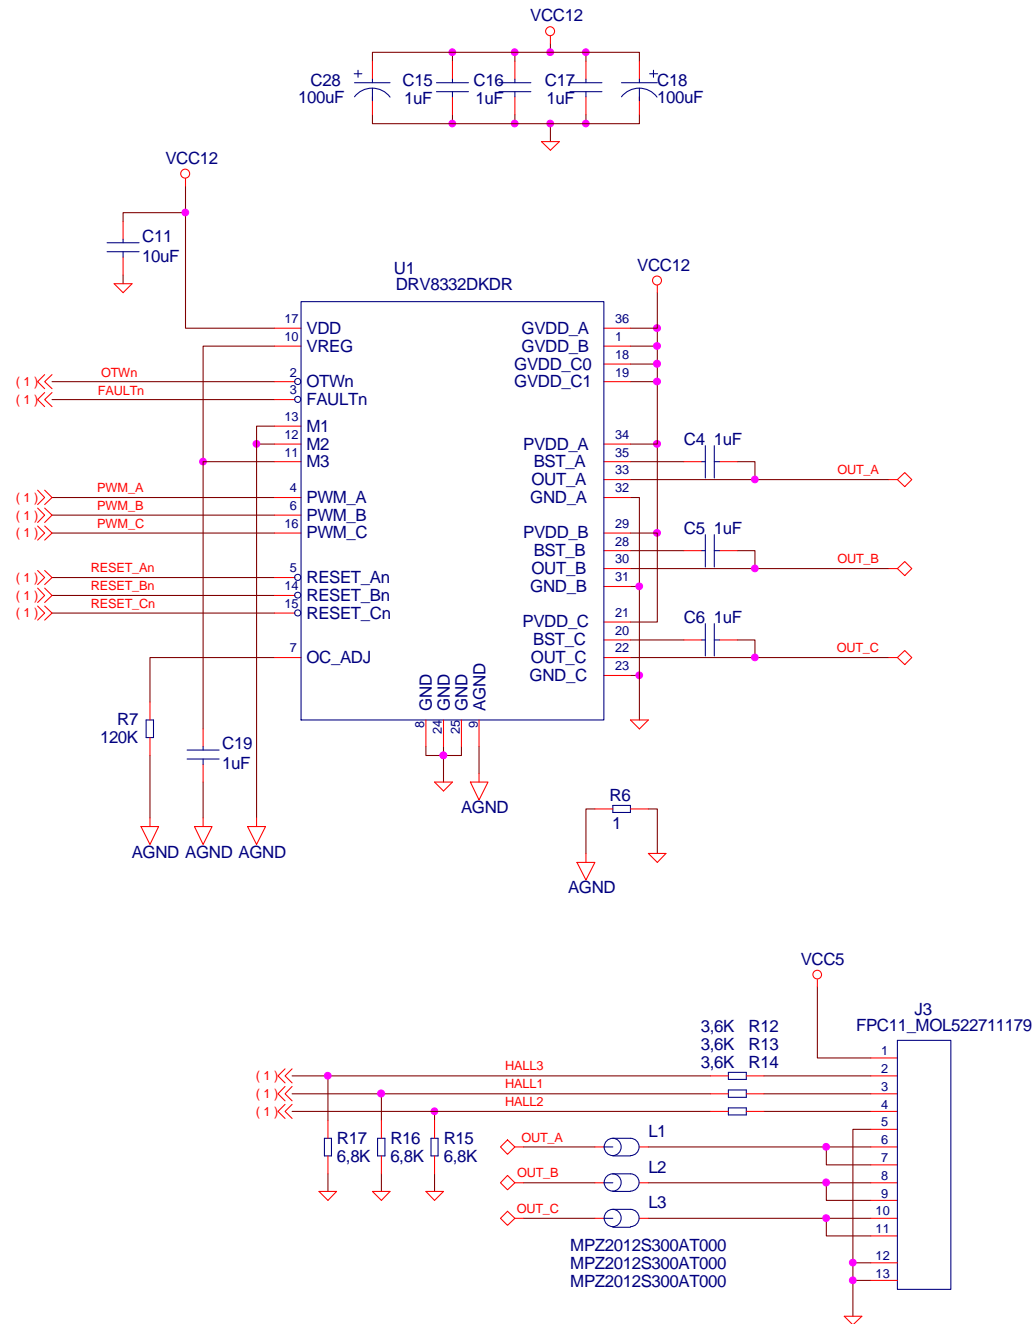

© TELECOM ParisTech / COMELEC
 46 rue Barrault
 75634 Paris Cedex 13
 France

BLDC_Driver

Size A	Processeur	Rev 1.0
Modification Date: 11/09/2012 at 03:01:53	Sheet: 01 / 03	

© TELECOM ParisTech / COMELEC 46 rue Barrault 75634 Paris Cedex 13 France		
BLDC_Driver		
Size A	Triple half H-bridge	Rev 1.0
Modification Date: 11/09/2012 at 03:02:36		Sheet: 02 / 03

© TELECOM ParisTech / COMELEC
 46 rue Barrault
 75634 Paris Cedex 13
 France

BLDC_Driver

Size A	Power supply	Rev 1.0
Modification Date: 11/09/2012 at 03:02:36		Sheet: 03 / 03